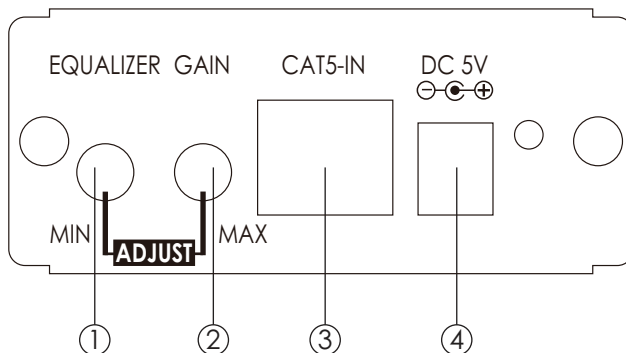

1. Introduction

This is the receiver (Rx) unit of VGA audio over CAT5 solution, works with the transmitter that can extend PC/HD with Audio signal through CAT-5 cables for a distance up to 100 meters. The installation of VGA audio over CAT5 is easy and quick, simply place receiver next to your display, and get all necessary cables connected to complete and enjoy.

2. Features

- Supports PC/RGB and HD/YCbCr/YPbPr format output.
- Supports CAT-5 cable.
- Supports high definition (HD) output source up to 1080P.
- Supports PC output source up to UXGA.
- The output signal will depend on the input source.
- Easy to install and to operate.

3. Package Contents

- VGA audio over CAT5 receiver box.
- 5V/1A DC power supply adaptor.
- Operation Manual.

4. Operation Controls and Functions

4.1 Front Panel

1. EQUALIZER: Use this switcher to adjust signal enhancement over long distance.
2. GAIN: Use this switcher to adjust brightness.
3. CAT5-IN: Connected the video output to the video input of the CAT5 receiver unit using CAT-5 cable.
4. DC 5V/1A: Power input.

5. Specifications

Supported Resolutions	HD: up to 1080p; PC: up to UXGA
Output Audio Source Ports	VGA, Audio L/R or Toslink/SPDIF
Input Video Source Port	CAT-5
Power Supply	5V/1A DC (US/EU standards, CE/FCC/UL certified)
Dimensions (mm)	99.5(W) x 77(D) x 32.5(H)
Weight(g)	200
Chassis Material	Metal
Silkscreen Color	Black/Silver
Operating Temperature	0°C ~ 40°C