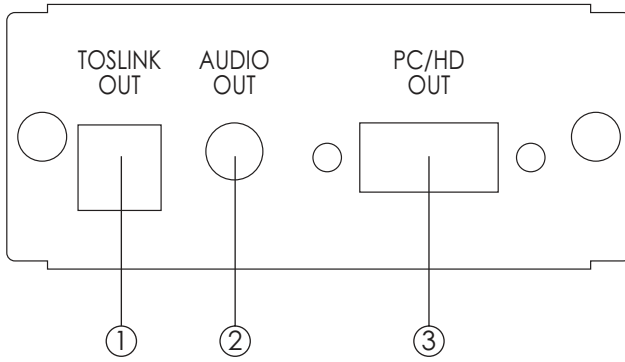

1. Introduction

This is the receiver (Rx) unit of VGA audio over CAT5 solution, works with the transmitter that can extend PC/HD with Audio signal through CAT-5 cables for a distance up to 100 meters. The installation of VGA audio over CAT5 is easy and quick, simply place receiver next to your display, and get all necessary cables connected to complete and enjoy.

3. Package Contents

- VGA audio over CAT5 receiver box.
- 5V/1A DC power supply adaptor.
- Operation Manual.

4. Operation Controls and Functions

4.1 Front Panel

1. EQUALIZER: Use this switcher to adjust signal enhancement over long distance.
2. GAIN: Use this switcher to adjust brightness.
3. CAT5-IN: Connected the video output to the video input of the CAT5 receiver unit using CAT-5 cable.
4. DC 5V/1A: Power input.

4.2 Rear Panel

1. Toslink output: Connected SPDIF output to the display audio input.
2. Audio output: Connected audio R/L output to the display audio input.
3. PC/HD output: Connect the PC/HDMI output port to the PC/HDMI input display with D-Sub 15pin cable.

5. Specifications

Supported Resolutions	HD: up to 1080p; PC: up to UXGA
Output Audio Source Ports	VGA, Audio L/R or Toslink/SPDIF
Input Video Source Port	CAT-5
Power Supply	5V/1A DC (US/EU standards, CE/FCC/UL certified)
Dimensions (mm)	99.5(W) x 77(D) x 32.5(H)
Weight(g)	200
Chassis Material	Metal
Silkscreen Color	Black/Silver
Operating Temperature	0°C ~ 40°C